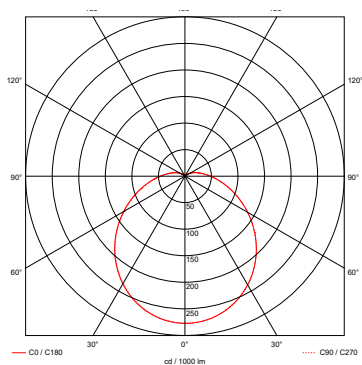

| Product number | Power Consumption | Light output | Efficacy | Light colour (CCT) | Dim range | CRI | Flicker-free | Made in |
|----------------|-------------------|--------------|----------|--------------------|-----------|------|--------------|----------|
| 7449 | 6.3W | 775lm | 123lm/W | 3000K | 2-100 % | > 80 | Yes | China*** |

*** Made in EU also available on request.

PICA

Dimensions

Installation example

Light spread

Spectrum

Markings

* Protection test against penetration of water IPX7
(protect against the effect of immersion between 15cm and 1 meter)