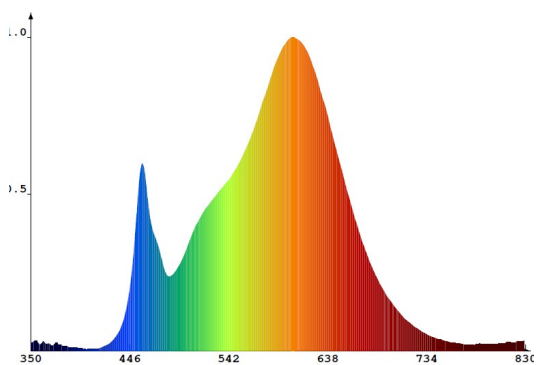

| Product number | Power Consumption | Light output | Efficacy | Light colour (CCT) | Dim range | CRI | Flicker-free | Made in |
|----------------|-------------------|--------------|----------|--------------------|-----------|------|--------------|----------|
| 7449 | 6.3W | 775lm | 123lm/W | 3000K | 2-100 % | > 80 | Yes | China*** |

*** Made in EU also available on request.

PICA

Dimensions

Installation example

Light spread

Spectrum

Markings

* Protection test against penetration of water IPX7
(protect against the effect of immersion between 15cm and 1 meter)