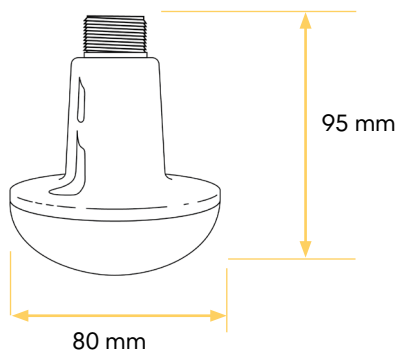

| Product number | Power Consumption | Light output | Efficacy | Light colour (CCT) | Dim range | CRI | Flicker-free | Made in |
|----------------|-------------------|--------------|----------|--------------------|-----------|------|--------------|----------|
| 7449 | 6.3W | 775lm | 123lm/W | 3000K | 2-100 % | > 80 | Yes | China*** |

Accessories

AC Connection cable 0.6m

HATO junction box

HATO 230 DIMMER
(Phase dimming)

* Lifetime definition & measurement available upon request

** Ask your sales representative for the product specific warranty terms and conditions

*** Made in EU also available on request.

PICA

Dimensions

Installation example

Light spread

Spectrum

Markings

* Protection test against penetration of water IPX7
(protect against the effect of immersion between 15cm and 1 meter)