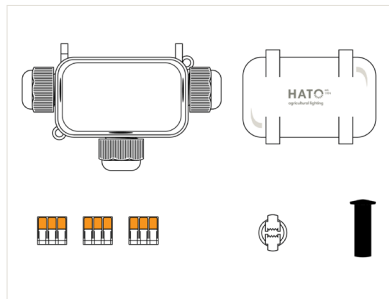

HATO junction box