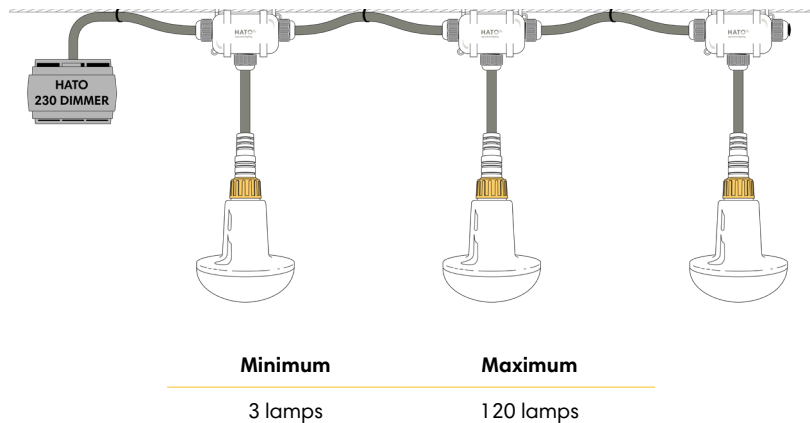

Accessories

AC Connection cable 0.6m

HATO junction box

HATO 230 DIMMER
(Phase dimming)

* Lifetime definition & measurement available upon request

** Ask your sales representative for the product specific warranty terms and conditions

*** Made in EU also available on request.

PICA

Dimensions

Installation example

Light spread

Spectrum

Markings

* Protection test against penetration of water IPX7
(protect against the effect of immersion between 15cm and 1 meter)