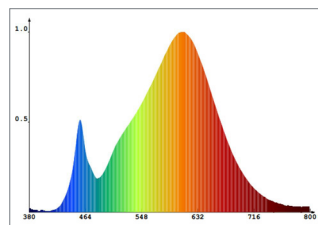

PULSA

Colour options	Power consumption	Light output	Efficacy	Dominant wavelength
Blue	3W 6W	40lm 80lm	13.3lm/W	463nm
Green	3W 6W	212.2lm 424.4lm	70.7lm/W	528nm
Red	3W 6W	163.5lm 327lm	54.5lm/W	620nm

Specifications

PULSA