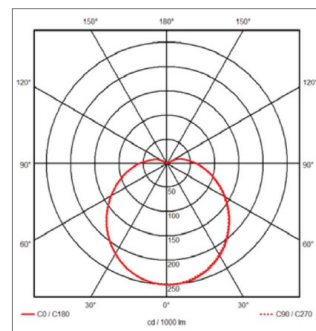

Type	Power Consumption	Light output	Efficacy	CCT	CRI
PULSA	8.7W	1050lm	121lm/W	3000K	> 80
PULSA CW	8.7W	1110lm	128lm/W	4500K	> 80
PULSA DDS*	warm white: 9.7W cold white: 9.7W UV-A: 1W	warm white: 1050lm cold white: 1110lm	warm white: 108lm/W cold white: 114lm/W	warm white: 2500K cold white: 6700K	> 80
PULSA XL	15.4W	1750lm	112lm/W	3000K	> 80
PULSA XL CW	15.4W	1850lm	120 lm/W	4500K	> 80

Light spread

PULSA

Dimensions

Installation example

Distance between PULSA / CW / DDS	Total PULSA in one line with 1.5 mm2 (16 AWG) cable between PULSA (max light drop 20%)	Total PULSA in one line with 2.5 mm2 (14 AWG) cable between PULSA (max light drop 20%)	4 mm2 cable (12 AWG) Max length connection cable	2.5 mm2 cable (14 AWG) Max length connection cable
3m / 9.8ft	19	23	39m / 128ft	24m / 78.1ft
3.5m / 11.5ft	17	22	42m / 137.8ft	26m / 85.3ft
4m / 13.1ft	16	20	44m / 144.4ft	28m / 91.9ft
4.5m / 14.8ft	16	19	47m / 154.2ft	30m / 98.4ft
5m / 16.4ft	15	19	50m / 164ft	26m / 85.3ft