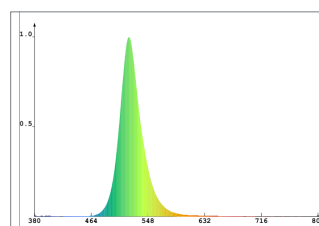

PULSA

Colour options	Power consumption	Light output	Efficacy	Dominant wavelength
Blue	3W 6W	40lm 80lm	13.3lm/W	463nm
Green	3W 6W	212.2lm 424.4lm	70.7lm/W	528nm
Red	3W 6W	163.5lm 327lm	54.5lm/W	620nm

Specifications

Green

Light spread