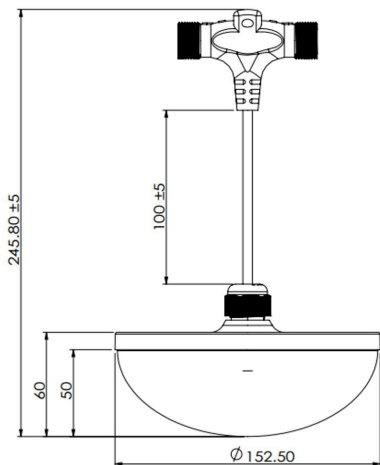

Light spread

PULSA

Dimensions

Installation example

Distance between PULSA / CW / DDS	Total PULSA in one line with 1.5 mm2 (16 AWG) cable between PULSA (max light drop 20%)	Total PULSA in one line with 2.5 mm2 (14 AWG) cable between PULSA (max light drop 20%)	4 mm2 cable (12 AWG) Max length connection cable	2.5 mm2 cable (14 AWG) Max length connection cable
3m / 9.8ft	19	23	39m / 128ft	24m / 78.1ft
3.5m / 11.5ft	17	22	42m / 137.8ft	26m / 85.3ft
4m / 13.1ft	16	20	44m / 144.4ft	28m / 91.9ft
4.5m / 14.8ft	16	19	47m / 154.2ft	30m / 98.4ft
5m / 16.4ft	15	19	50m / 164ft	26m / 85.3ft

PULSA

Distance between PULSA XL (CW)	Total PULSA XL (CW) in one line with 1.5 mm ² (16 AWG) cable between PULSA XL (CW) (max light drop 20%)	Total PULSA XL (CW) in one line with 2.5 mm ² (14 AWG) cable between PULSA XL (CW) (max light drop 20%)	4 mm ² cable (12 AWG) Max length connection cable	2.5 mm ² cable (14 AWG) Max length connection cable
3m / 9.8ft	14(1)	17(1)	30m / 98.4ft	18m / 59ft
3.5m / 11.5ft	13(1)	16(1)	32m / 105ft	20m / 65.6ft
4m / 13.1ft	12	15(1)	35m / 114.8ft	21m / 68.9ft
4.5m / 14.8ft	11	14(1)	37m / 121.4ft	22m / 72.2ft
5m / 16.4ft	11	14(1)	38m / 124.7ft	23m / 75.5ft