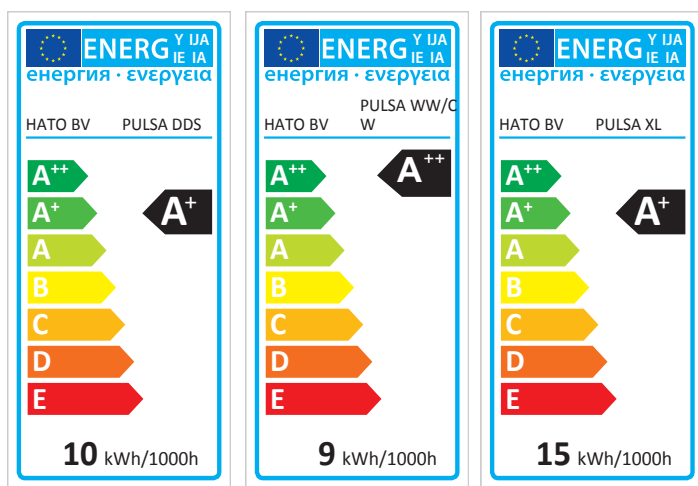

PULSA

Distance between PULSA XL (CW)	Total PULSA XL (CW) in one line with 1.5 mm² (16 AWG) cable between PULSA XL (CW) (max light drop 20%)	Total PULSA XL (CW) in one line with 2.5 mm² (14 AWG) cable between PULSA XL (CW) (max light drop 20%)	4 mm² cable (12 AWG) Max length connection cable	2.5 mm² cable (14 AWG) Max length connection cable
3m / 9.8ft	14(1)	17(1)	30m / 98.4ft	18m / 59ft
3.5m / 11.5ft	13(1)	16(1)	32m / 105ft	20m / 65.6ft
4m / 13.1ft	12	15(1)	35m / 114.8ft	21m / 68.9ft
4.5m / 14.8ft	11	14(1)	37m / 121.4ft	22m / 72.2ft
5m / 16.4ft	11	14(1)	38m / 124.7ft	23m / 75.5ft

(1) Warning: check number of PULSA XL (CW) in line to guarantee correct usage of fuses:

» 320 mA per lamp, standard 4A fuse (5x20mm/5x25/5x30mm) » In case of more than 12 pcs per line, 6A fuse 5x20mm/5x25/5x30mm min. 60VDC is needed.

Specifications are subject to change without prior notice

* Lifetime definition & measurement available upon request