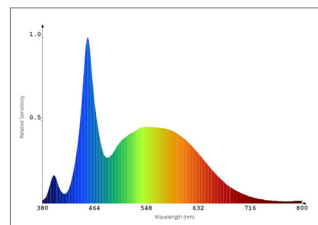

PULSA DDS - coldwhite