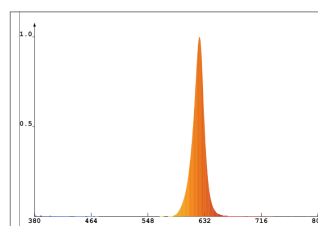

PULSA

Colour options	Power consumption	Light output	Efficacy	Dominant wavelength
Blue	3W 6W	40lm 80lm	13.3lm/W	463nm
Green	3W 6W	212.2lm 424.4lm	70.7lm/W	528nm
Red	3W 6W	163.5lm 327lm	54.5lm/W	620nm

Specifications

Red

Light spread