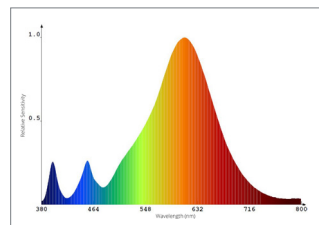

PULSA DDS - warmwhite