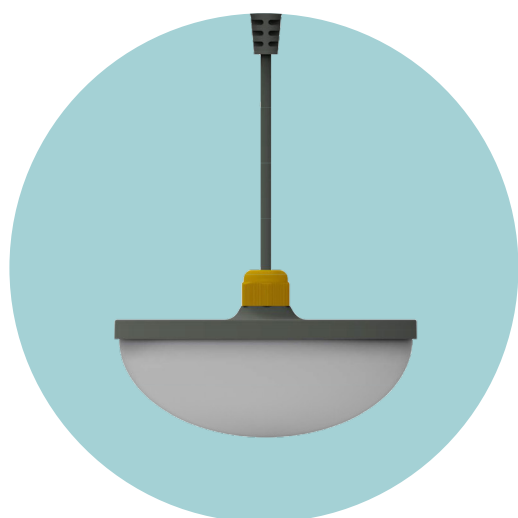

PULSA

The PULSA: our well-known CORAX in a plug & play version; it won't get any better! The PULSA is a main lighting solution that can be applied in almost every type of poultry house. PULSA: a responsible investment for the long term.

Specifications

Operating voltage:	48VDC
Dimmer type:	HATO 48VDC power supply
Dim range:	0 - 100%
Light source:	LED
Flicker-free:	yes
Expected average lifetime white LEDs:	50,000h
Operating temp.:	-10°C (14°F) < Ta < +40°C (104°F)
Nett weight:	260 gr / 0.57 lbs
Cover:	Impact resistant PMMA
Base:	ABS
Warranty:	3 Years
Application:	Broiler, breeder (XL)