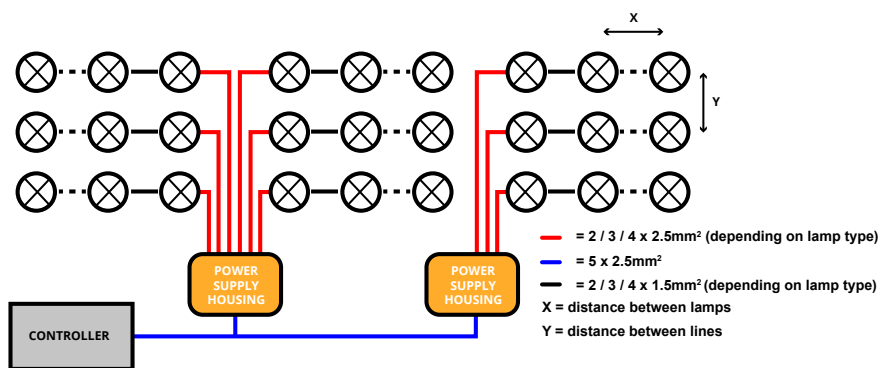

Light spread

PULSA

Dimensions

Installation example

Distance between PULSA / CW / DDS	Total PULSA in one line with 1.5 mm2 (16 AWG) cable between PULSA (max light drop 20%)	Total PULSA in one line with 2.5 mm2 (14 AWG) cable between PULSA (max light drop 20%)	4 mm2 cable (12 AWG) Max length connection cable	2.5 mm2 cable (14 AWG) Max length connection cable
3m / 9.8ft	19	23	39m / 128ft	24m / 78.1ft
3.5m / 11.5ft	17	22	42m / 137.8ft	26m / 85.3ft
4m / 13.1ft	16	20	44m / 144.4ft	28m / 91.9ft
4.5m / 14.8ft	16	19	47m / 154.2ft	30m / 98.4ft
5m / 16.4ft	15	19	50m / 164ft	26m / 85.3ft