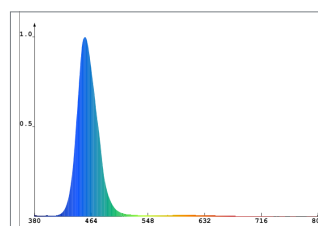

PULSA

Colour options	Power consumption	Light output	Efficacy	Dominant wavelength
Blue	3W 6W	40lm 80lm	13.3lm/W	463nm
Green	3W 6W	212.2lm 424.4lm	70.7lm/W	528nm
Red	3W 6W	163.5lm 327lm	54.5lm/W	620nm

Specifications

Blue

Light spread