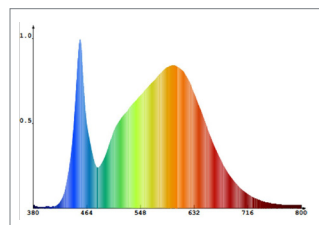

PULSA - coldwhite